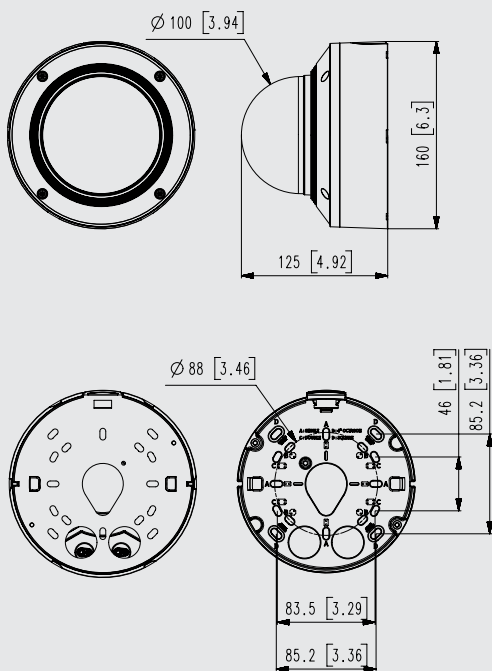

Key Features

- 4K resolution
- 2.8~8.4mm(3x) motorized varifocal
- 0.05Lux@F1.2 (Colour), 0Lux (B/W, IR LED on)
- Max.30fps@4K (H.265/H.264)
- IR viewable length 40m
- Day & Night (ICR), extreme WDR
- DIS with built-in Gyro sensor
- Video Analytics(Defocus, Directional detection, Audio detection, Shock detection, Face/Upper body detection)
- Dual SD slots (Max. 512GB)
- Modular structure, PoE support
- IP52, IK10

Dimensions

Unit:mm(inch)

- The latest product information / specification can be found at hanwha-security.com
- Design and specifications are subject to change without notice.
- Wisenet is the proprietary brand of Hanwha Techwin.

XND-9082RV

NETWORK	
Resolution	3840x2160, 3328x1872, 3072x1728, 2592x1944, 2688x1520, 1920x1080, 1600x1200, 1280x1024, 1280x960, 1280x720, 1024x768, 800x600, 800x448, 720x576, 720x480, 640x480, 640x360, 320x240
Max. Framerate	H.265/H.264: Max. 30fps/25fps(60Hz/50Hz) MJPEG: Max. 15fps/12fps(60Hz/50Hz)
Smart Codec	Manual(Sea area), WiseStreamII
Video Quality Adjustment	H.264/H.265: Target bitrate level control MJPEG: Quality level control
Bitrate Control	H.264/H.265: CBR or VBR MJPEG: VBR
Streaming	Unicast(20 users) / Multicast Multiple streaming(Up to 10 profiles)
Audio Compression	G.711 u-law /G.726 Selectable G.726(ADPCM) 8KHz, G.711 8KHz G.726: 16Kbps, 24Kbps, 32Kbps, 40Kbps AAC-LC: 48Kbps at 16KHz
Protocol	IPv4, IPv6, TCP/IP, UDP/IP, RTP(UDP), RTP(TCP), RTCP,RTSP, NTP, HTTP, HTTPS, SSL/TLS, DHCP, FTP, SMTP, ICMP, IGMP, SNMPv1/v2c/v3(MIB-2), ARP, DNS, DDNS, QoS, UPnP, Bonjour, LLDP, SRTP (TCP, UDP Unicast)
Security	HTTPS(SSL) Login Authentication Digest Login Authentication IP Address Filtering User access log 802.1X Authentication(EAP-TLS, EAP-LEAP) Device Certificate(Hanwha Techwin Root CA)
Edge Storage	Micro SD/SDHC/SDXC 2slot 512GB(256Gx2)
Application Programming Interface	ONVIF Profile S/G/T, SUNAPI(HTTP API) Wisenet open platform
Webpage Language	English, Korean, Chinese, French, Italian, Spanish, German, Japanese, Russian, Swedish,, Portuguese, Czech, Polish, Turkish, Dutch, Hungarian, Greek
Web Viewer	Supported OS: Windows 8.1 or later, Mac OS X 10.13 or later Recommended Browser: Google Chrome Supported Browser: MS Explore11, MS Edge, Mozilla Firefox(Window 64bit only), Apple Safari(Mac OS X only)
Memory	4GB RAM, 512MB Flash
ENVIRONMENTAL	
Operating Temperature / Humidity	-25°C ~ +60°C (-13°F ~ +140°F) / Less than 95% RH (non condensing)
Storage Temperature / Humidity	-50°C ~ +60°C(-58°F ~ +140°F) / Less than 90% RH
Certification	IP52, IK10
ELECTRICAL	
Input Voltage	PoE(IEEE802.3af), 12VDC
Power Consumption	PoE : typ 10.7W, max 12.95W 12VDC : typ 9.0W, max 11.5W
MECHANICAL	
Colour / Material	White / Aluminum
RAL Code	RAL9003
Product dimensions / weight	$\varnothing 160 \times 125 \text{mm}(6.30 \times 4.92\text{'})$, Weight : 1.6kg
Conduit hole	1/2"
Hanging mount(Dome)	SBP-167HMW, SBP-167HM
Skin cover(Dome)	SBC-160B
DORI	
Detect (25PPM/ 8PPF)	Wide: 49.9m(163.71ft) / Tele: 209.9m(688.65ft)
Observe (63PPM/ 19PPF)	Wide: 19.9m(65.29ft) / Tele: 83.9m(275.26ft)
Recognize (125PPM/ 38PPF)	Wide: 10.0m(32.80ft) / Tele: 42.0m(137.80ft)
Identify (250PPM/ 76PPF)	Wide: 5.0m(16.40ft) / Tele: 21.0m(68.90ft)