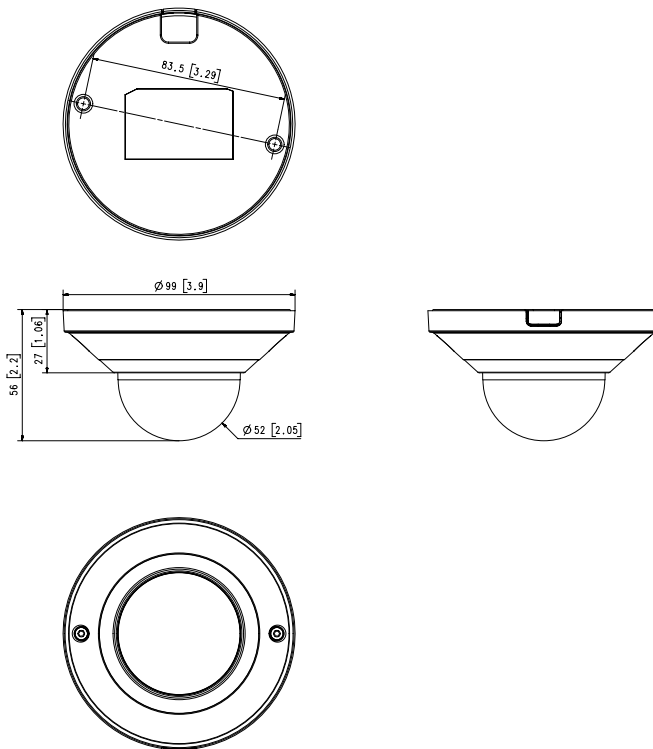

## Mechanical

<b>Color / Material</b>	White / Plastic
<b>RAL Code</b>	RAL9003
<b>Product Dimensions / Weight</b>	Ø99.0x56.0mm(Ø3.9x2.2"), 165g(0.36 lb)
<b>Hanging Mount (Dome)</b>	SBP-099HMW

## DORI (EN62676-4 standard)

<b>Detect (25PPM/ 8PPF)</b>	61.7m(202.31ft)
<b>Observe (63PPM/ 19PPF)</b>	24.7m(80.92ft)
<b>Recognize (125PPM/ 38PPF)</b>	12.3m(40.46ft)
<b>Identify (250PPM/ 76PPF)</b>	6.2m(20.23ft)

# QND-8021

5M H.265 Dome Camera(Q mini)

CAD

Unit: mm [inch]

milimeter (inch)