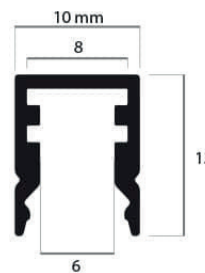

Peso | *Weight:* 100 gr/mt

Grado IP | *IP rating:* 20

Filo Incandescente | *Glow Wire:* 650 C°

Materiale | *Material:* Puro Alluminio 99.9%
Pure Aluminum 99.9%

Dimensione Strip Led
Led Strip Size: max 8mm

Può dissipare fino a
Can dissipate up to: 16 W/mt

Varianti colore | *Color variants:* Silver
Silver

Dimensioni | *Dimensions:* L 10 mm x H 13 mm
W 10 mm x H 13 mm

Lunghezza | *Length:* 2 metri
2-meter

PR903
Transparent screen 2 meters